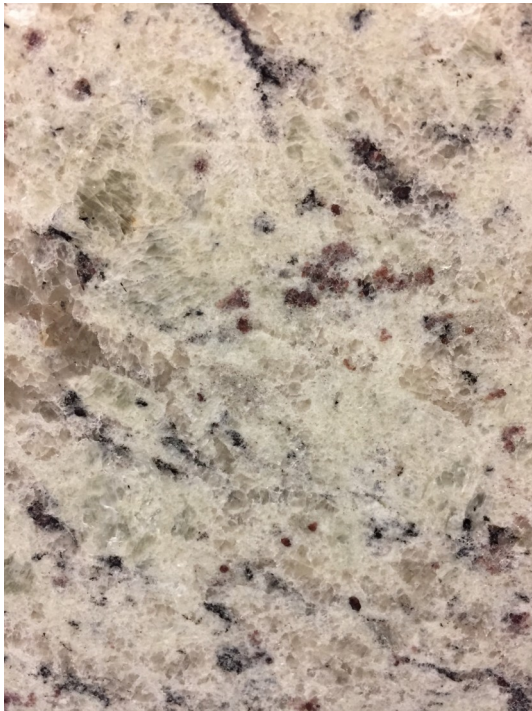

Cabinet Color: Gray White

Granite: White Dream White Reflection Saint Cecilia

Flooring: Hill Top Of The Woods Storm Point

Carpet: Camel Dusk Oatmeal

Ceramic Tile: Cancun Shore 22 Cancun Shore 23 Cabo Shore

Backsplash: Gloss Gray Matte Gray
Gloss White Matte White

Oil Rubbed Bronze Fixture & Hardware Upgrade \$500 _____

Fence Upgrades \$1950 _____

Seller Signature: _____

Buyer Signature: _____

Interior Wall Paint
Pavillion Beige

Interior Wall Paint
Wordly Gray

Interior Wall Paint
Crushed Ice

Interior Trim Paint
Pure White

Cabinets
Gray

Cabinets
White

Granite
White Dream

Granite
White Reflection

Granite
Saint Cecilia

Flooring
Hill Top

Flooring
Highland Trails

Flooring
Storm Point

Carpet
Dreamweaver
Camel

Carpet
Dreamweaver
Oatmeal

Carpet
Dreamweaver
Dusk

Ceramic Tile
Cancun Shore 22

Ceramic Tile
Cabo Shore