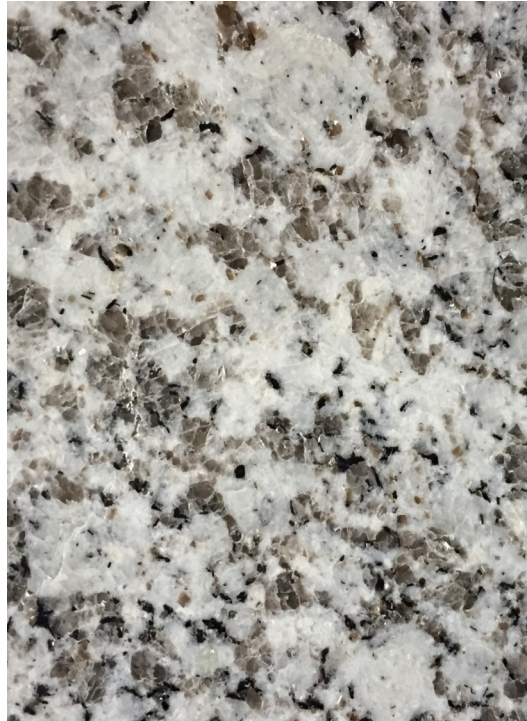

Cabinet Color: Gray White

Granite: White Dream White Reflection Saint Cecilia

Flooring: Hill Top Of The Woods Storm Point

Carpet: Camel Dusk Oatmeal

Ceramic Tile: Cancun Shore 22 Cancun Shore 23 Cabo Shore

Backsplash: Gloss Gray Matte Gray
Gloss White Matte White

Oil Rubbed Bronze Fixture & Hardware Upgrade \$500 _____

Fence Upgrades \$1950 _____

Seller Signature: _____

Buyer Signature: _____

Interior Wall Paint
Pavillion Beige

Interior Wall Paint
Wordly Gray

Interior Wall Paint
Crushed Ice

Interior Trim Paint
Pure White

Cabinets
Gray

Cabinets
White

Granite
White Dream

Granite
White Reflection

Granite
Saint Cecilia

Flooring
Hill Top

Flooring
Highland Trails

Flooring
Storm Point

Carpet
Dreamweaver
Camel

Carpet
Dreamweaver
Oatmeal

Carpet
Dreamweaver
Dusk

Ceramic Tile
Cancun Shore 22

Ceramic Tile
Cabo Shore