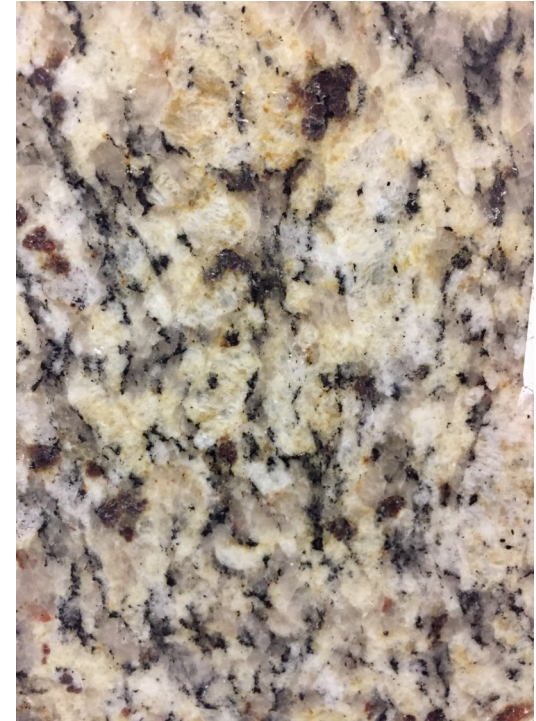

Cabinet Color: Gray White

Granite: White Dream White Reflection Saint Cecilia

Flooring: Hill Top Of The Woods Storm Point

Carpet: Camel Dusk Oatmeal

Ceramic Tile: Cancun Shore 22 Cancun Shore 23 Cabo Shore

Backsplash: Gloss Gray Matte Gray
Gloss White Matte White

Oil Rubbed Bronze Fixture & Hardware Upgrade \$500 _____

Fence Upgrades \$1950 _____

Seller Signature: _____

Buyer Signature: _____

Interior Wall Paint
Pavillion Beige

Interior Wall Paint
Wordly Gray

Interior Wall Paint
Crushed Ice

Interior Trim Paint
Pure White

Cabinets
Gray

Cabinets
White

Granite
White Dream

Granite
White Reflection

Granite
Saint Cecilia

Flooring
Hill Top

Flooring
Highland Trails

Flooring
Storm Point

Carpet
Dreamweaver
Camel

Carpet
Dreamweaver
Oatmeal

Carpet
Dreamweaver
Dusk

Ceramic Tile
Cancun Shore 22

Ceramic Tile
Cabo Shore