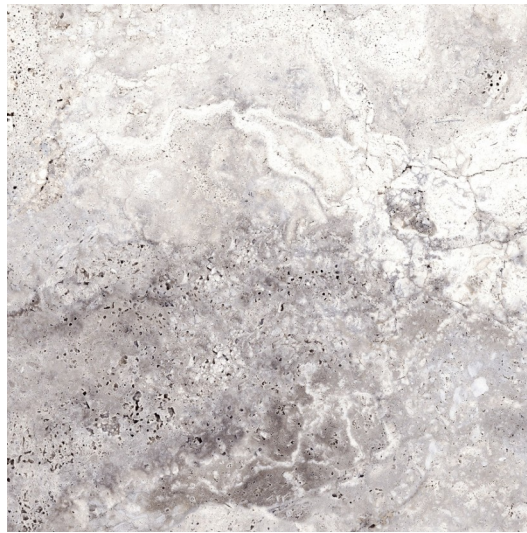

Cabinet Color: Gray White

Granite: White Dream White Reflection Saint Cecilia

Flooring: Hill Top Of The Woods Storm Point

Carpet: Camel Dusk Oatmeal

Ceramic Tile: Cancun Shore 22 Cancun Shore 23 Cabo Shore

Backsplash: Gloss Gray Matte Gray
Gloss White Matte White

Oil Rubbed Bronze Fixture & Hardware Upgrade \$500 _____

Fence Upgrades \$1950 _____

Seller Signature: _____

Buyer Signature: _____

Interior Wall Paint
Pavillion Beige

Flooring
Hill Top

Flooring
Highland Trails

Flooring
Storm Point

Carpet
Dreamweaver
Camel

Carpet
Dreamweaver
Oatmeal

Carpet
Dreamweaver
Dusk

Ceramic Tile
Cancun Shore 22

Ceramic Tile
Cabo Shore

Ceramic Tile
Cancun Shore 23

Kitchen Backsplash
Gray Subway Tile
Gloss or Matte

Kitchen Backsplash
White Subway Tile
Gloss or Matte

THE
MILL

Breakfast

Living Room & Bed Rooms

Up Landing

Laundry